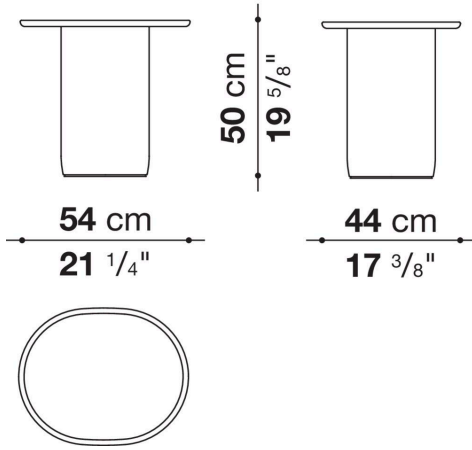

Technical drawings

OBT54